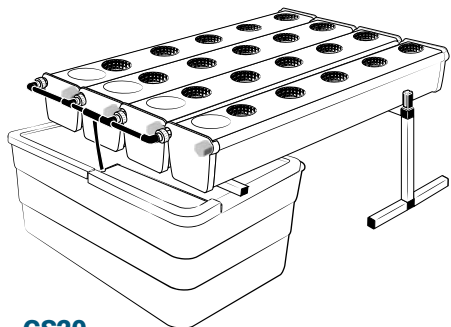

GrowStream

10

Parts

Ref	Designation		
A	TU21131	GrowStream V2 1M grow canal	2
B	CV21121	GrowStream V2 1M-5 plants cover	2
C	RT11011	Level tube D50 GrowStream canal	2
D	PO01002	3" net cup	10
E	CV91001	Access hole cap	2
F	RE02106	Growstream 45L recycled plastic tank	1
G	CV00004	Growstream tank recycled plastic cover	1
H	PM11050	1.0 Syncra pump	1
I	TU21029	30x30 white tube 440mm	1
J	TU21027	30x30 white tube 314mm	2
K	RA61007	T insert for 30x30 PVC tube	4
L	AL11024	Pump connection GrowStream10 V2	1
M	EI21034	PVC tube 30x30x140 + end-cap	4
N	FX11010	22 - 20.5x23mm clamp	6
O	RA31002	Ribbed T 20mm	1
P	EI31024	Manifold elbow connector	2
Q	EI71002	Black tube 18x22x95mm (manifold tube GS 10)	2
	AC01010	Brush Ø 16x80x300 mm loop Ø 10mm	1
R	RA03001	3/4 drilled end-cap white PP	8
S	JN21012	Flat O-ring seal 12x24x3mm	4
T	JN21013	Flat O-ring seal EPDM 3/4	4
	AC01001	Draining kit	1