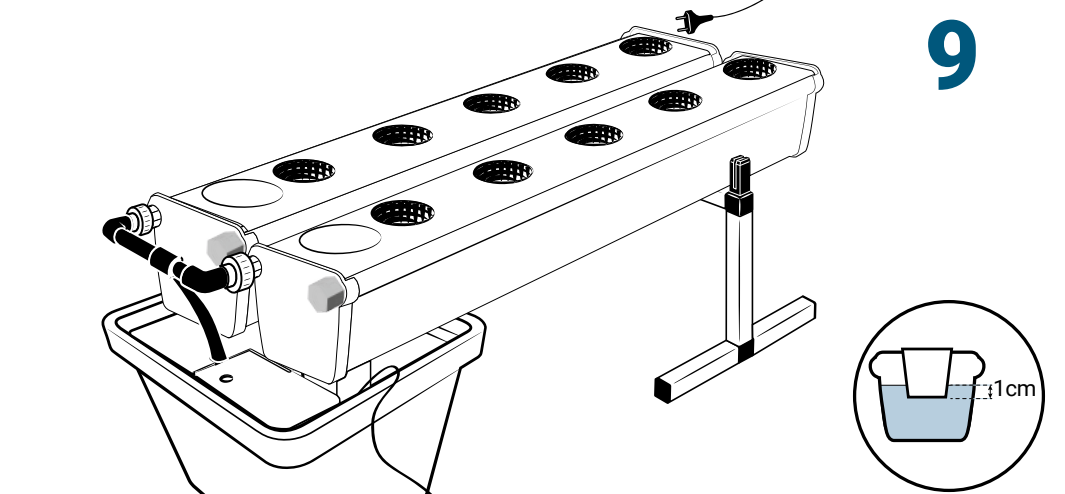

GrowStream

10

Parts

Ref	Designation		
A	TU21131	GrowStream V2 1M grow canal	2
B	CV21121	GrowStream V2 1M-5 plants cover	2
C	RT11011	Level tube D50 GrowStream canal	2
D	PO01002	3" net cup	10
E	CV91001	Access hole cap	2
F	RE02106	Growstream 45L recycled plastic tank	1
G	CV00004	Growstream tank recycled plastic cover	1
H	PM11050	1.0 Syncra pump	1
I	TU21029	30x30 white tube 440mm	1
J	TU21027	30x30 white tube 314mm	2
K	RA61007	T insert for 30x30 PVC tube	4
L	AL11024	Pump connection GrowStream10 V2	1
M	EI21034	PVC tube 30x30x140 + end-cap	4
N	FX11010	22 - 20.5x23mm clamp	6
O	RA31002	Ribbed T 20mm	1
P	EI31024	Manifold elbow connector	2
Q	EI71002	Black tube 18x22x95mm (manifold tube GS 10)	2
	AC01010	Brush Ø 16x80x300 mm loop Ø 10mm	1
R	RA03001	3/4 drilled end-cap white PP	8
S	JN21012	Flat O-ring seal 12x24x3mm	4
T	JN21013	Flat O-ring seal EPDM 3/4	4
	AC01001	Draining kit	1