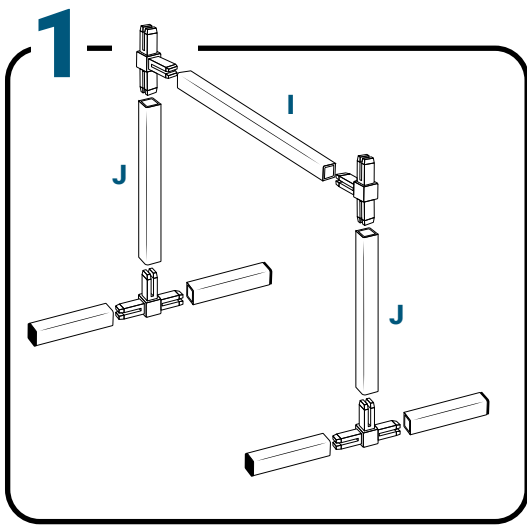

GrowStream

10

Parts

Ref	Designation		
A	TU21131	GrowStream V2 1M grow canal	2
B	CV21121	GrowStream V2 1M-5 plants cover	2
C	RT11011	Level tube D50 GrowStream canal	2
D	PO01002	3" net cup	10
E	CV91001	Access hole cap	2
F	RE02106	Growstream 45L recycled plastic tank	1
G	CV00004	Growstream tank recycled plastic cover	1
H	PM11050	1.0 Syncra pump	1
I	TU21029	30x30 white tube 440mm	1
J	TU21027	30x30 white tube 314mm	2
K	RA61007	T insert for 30x30 PVC tube	4
L	AL11024	Pump connection GrowStream10 V2	1
M	EI21034	PVC tube 30x30x140 + end-cap	4
N	FX11010	22 - 20.5x23mm clamp	6
O	RA31002	Ribbed T 20mm	1
P	EI31024	Manifold elbow connector	2
Q	EI71002	Black tube 18x22x95mm (manifold tube GS 10)	2
	AC01010	Brush Ø 16x80x300 mm loop Ø 10mm	1
R	RA03001	3/4 drilled end-cap white PP	8
S	JN21012	Flat O-ring seal 12x24x3mm	4
T	JN21013	Flat O-ring seal EPDM 3/4	4
	AC01001	Draining kit	1