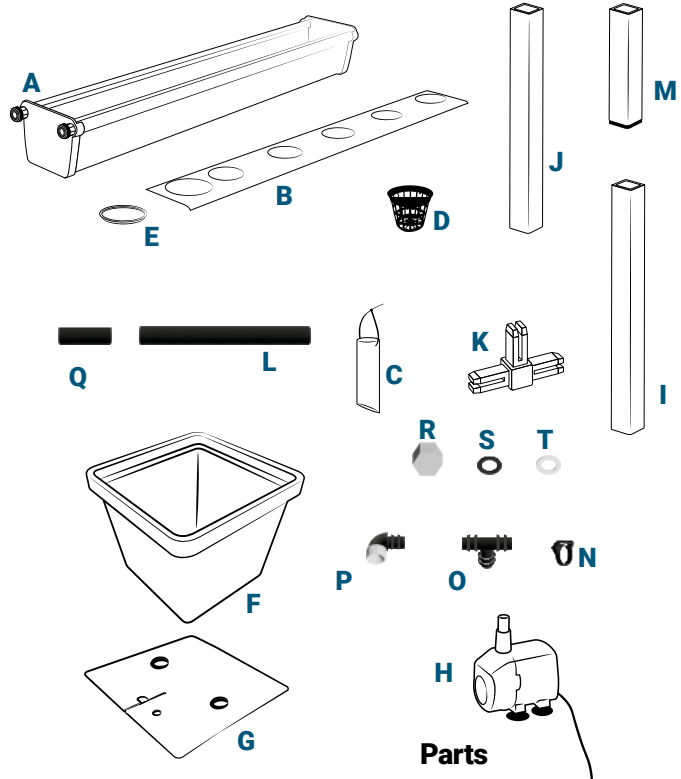

GrowStream

10

Parts

Ref	Designation		
A	TU21131	GrowStream V2 1M grow canal	2
B	CV21121	GrowStream V2 1M-5 plants cover	2
C	RT11011	Level tube D50 GrowStream canal	2
D	PO01002	3" net cup	10
E	CV91001	Access hole cap	2
F	RE02106	Growstream 45L recycled plastic tank	1
G	CV00004	Growstream tank recycled plastic cover	1
H	PM11050	1.0 Syncra pump	1
I	TU21029	30x30 white tube 440mm	1
J	TU21027	30x30 white tube 314mm	2
K	RA61007	T insert for 30x30 PVC tube	4
L	AL11024	Pump connection GrowStream10 V2	1
M	EI21034	PVC tube 30x30x140 + end-cap	4
N	FX11010	22 - 20.5x23mm clamp	6
O	RA31002	Ribbed T 20mm	1
P	EI31024	Manifold elbow connector	2
Q	EI71002	Black tube 18x22x95mm (manifold tube GS 10)	2
	AC01010	Brush Ø 16x80x300 mm loop Ø 10mm	1
R	RA03001	3/4 drilled end-cap white PP	8
S	JN21012	Flat O-ring seal 12x24x3mm	4
T	JN21013	Flat O-ring seal EPDM 3/4	4
	AC01001	Draining kit	1