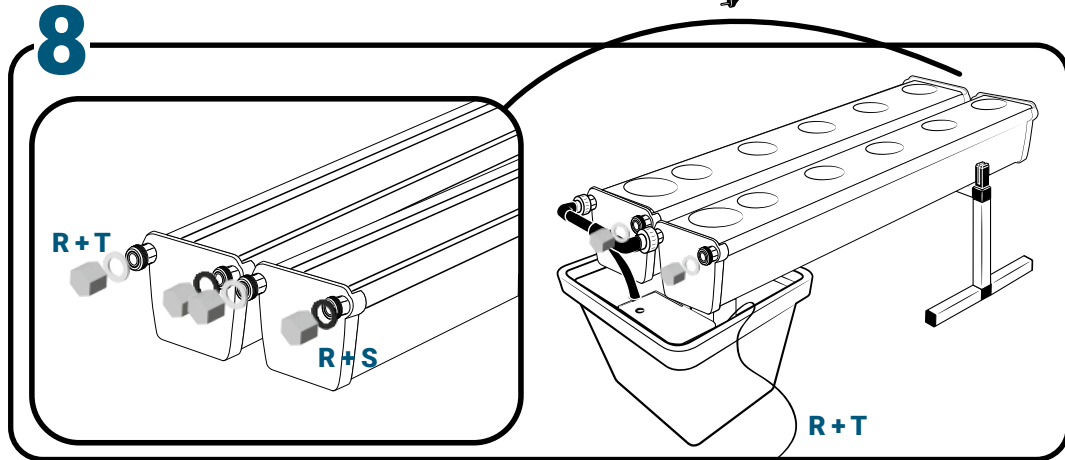

GrowStream

10

Parts

Ref	Designation		
A	TU21131	GrowStream V2 1M grow canal	2
B	CV21121	GrowStream V2 1M-5 plants cover	2
C	RT11011	Level tube D50 GrowStream canal	2
D	PO01002	3" net cup	10
E	CV91001	Access hole cap	2
F	RE02106	Growstream 45L recycled plastic tank	1
G	CV00004	Growstream tank recycled plastic cover	1
H	PM11050	1.0 Syncra pump	1
I	TU21029	30x30 white tube 440mm	1
J	TU21027	30x30 white tube 314mm	2
K	RA61007	T insert for 30x30 PVC tube	4
L	AL11024	Pump connection GrowStream10 V2	1
M	EI21034	PVC tube 30x30x140 + end-cap	4
N	FX11010	22 - 20.5x23mm clamp	6
O	RA31002	Ribbed T 20mm	1
P	EI31024	Manifold elbow connector	2
Q	EI71002	Black tube 18x22x95mm (manifold tube GS 10)	2
	AC01010	Brush Ø 16x80x300 mm loop Ø 10mm	1
R	RA03001	3/4 drilled end-cap white PP	8
S	JN21012	Flat O-ring seal 12x24x3mm	4
T	JN21013	Flat O-ring seal EPDM 3/4	4
	AC01001	Draining kit	1