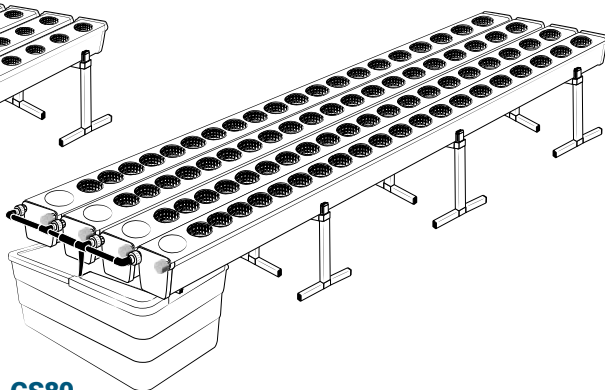

GS80

T.A.®
Terra Aquatica

info@terraaquatica.com
Tél. :+33 (0)5 62 06 08 30
32500 Fleurance - France