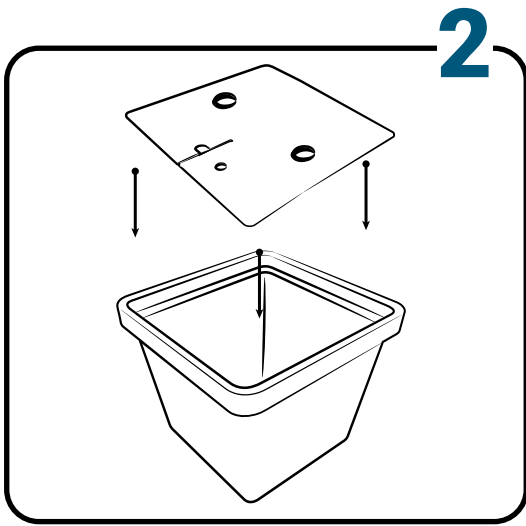

GrowStream

10

Parts

Ref	Designation		
A	TU21131	GrowStream V2 1M grow canal	2
B	CV21121	GrowStream V2 1M-5 plants cover	2
C	RT11011	Level tube D50 GrowStream canal	2
D	PO01002	3" net cup	10
E	CV91001	Access hole cap	2
F	RE02106	Growstream 45L recycled plastic tank	1
G	CV00004	Growstream tank recycled plastic cover	1
H	PM11050	1.0 Syncra pump	1
I	TU21029	30x30 white tube 440mm	1
J	TU21027	30x30 white tube 314mm	2
K	RA61007	T insert for 30x30 PVC tube	4
L	AL11024	Pump connection GrowStream10 V2	1
M	EI21034	PVC tube 30x30x140 + end-cap	4
N	FX11010	22 - 20.5x23mm clamp	6
O	RA31002	Ribbed T 20mm	1
P	EI31024	Manifold elbow connector	2
Q	EI71002	Black tube 18x22x95mm (manifold tube GS 10)	2
	AC01010	Brush Ø 16x80x300 mm loop Ø 10mm	1
R	RA03001	3/4 drilled end-cap white PP	8
S	JN21012	Flat O-ring seal 12x24x3mm	4
T	JN21013	Flat O-ring seal EPDM 3/4	4
	AC01001	Draining kit	1