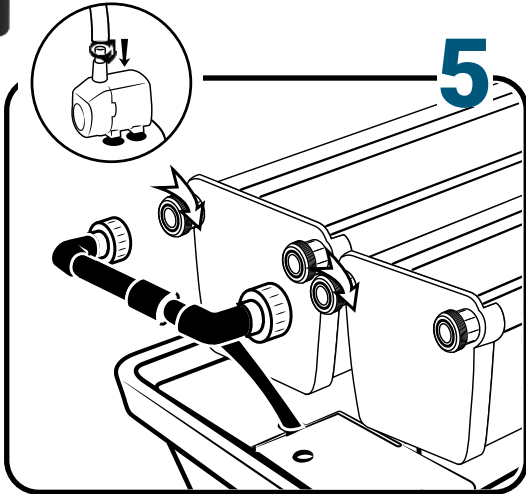

GrowStream

10

Parts

Ref	Designation		
A	TU21131	GrowStream V2 1M grow canal	2
B	CV21121	GrowStream V2 1M-5 plants cover	2
C	RT11011	Level tube D50 GrowStream canal	2
D	PO01002	3" net cup	10
E	CV91001	Access hole cap	2
F	RE02106	Growstream 45L recycled plastic tank	1
G	CV00004	Growstream tank recycled plastic cover	1
H	PM11050	1.0 Syncra pump	1
I	TU21029	30x30 white tube 440mm	1
J	TU21027	30x30 white tube 314mm	2
K	RA61007	T insert for 30x30 PVC tube	4
L	AL11024	Pump connection GrowStream10 V2	1
M	EI21034	PVC tube 30x30x140 + end-cap	4
N	FX11010	22 - 20.5x23mm clamp	6
O	RA31002	Ribbed T 20mm	1
P	EI31024	Manifold elbow connector	2
Q	EI71002	Black tube 18x22x95mm (manifold tube GS 10)	2
	AC01010	Brush Ø 16x80x300 mm loop Ø 10mm	1
R	RA03001	3/4 drilled end-cap white PP	8
S	JN21012	Flat O-ring seal 12x24x3mm	4
T	JN21013	Flat O-ring seal EPDM 3/4	4
	AC01001	Draining kit	1