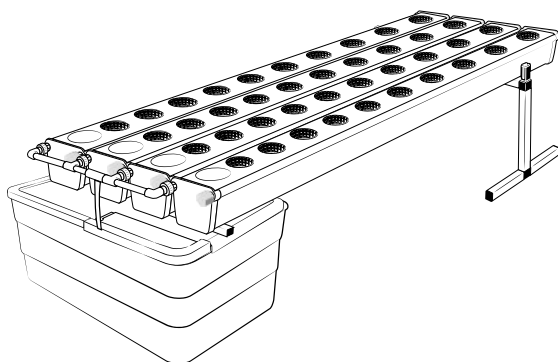

GS40

T.A.®
Terra Aquatica

info@terraaquatica.com
Tél. :+33 (0)5 62 06 08 30
32500 Fleurance - France