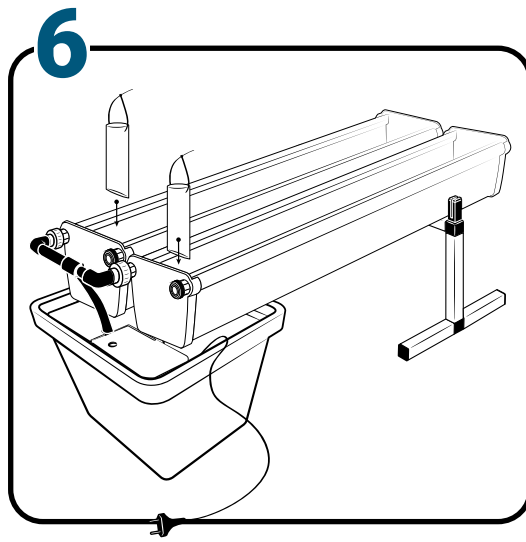

GrowStream

10

Parts

Ref	Designation		
A	TU21131	GrowStream V2 1M grow canal	2
B	CV21121	GrowStream V2 1M-5 plants cover	2
C	RT11011	Level tube D50 GrowStream canal	2
D	PO01002	3" net cup	10
E	CV91001	Access hole cap	2
F	RE02106	Growstream 45L recycled plastic tank	1
G	CV00004	Growstream tank recycled plastic cover	1
H	PM11050	1.0 Syncra pump	1
I	TU21029	30x30 white tube 440mm	1
J	TU21027	30x30 white tube 314mm	2
K	RA61007	T insert for 30x30 PVC tube	4
L	AL11024	Pump connection GrowStream10 V2	1
M	EI21034	PVC tube 30x30x140 + end-cap	4
N	FX11010	22 - 20.5x23mm clamp	6
O	RA31002	Ribbed T 20mm	1
P	EI31024	Manifold elbow connector	2
Q	EI71002	Black tube 18x22x95mm (manifold tube GS 10)	2
	AC01010	Brush Ø 16x80x300 mm loop Ø 10mm	1
R	RA03001	3/4 drilled end-cap white PP	8
S	JN21012	Flat O-ring seal 12x24x3mm	4
T	JN21013	Flat O-ring seal EPDM 3/4	4
	AC01001	Draining kit	1