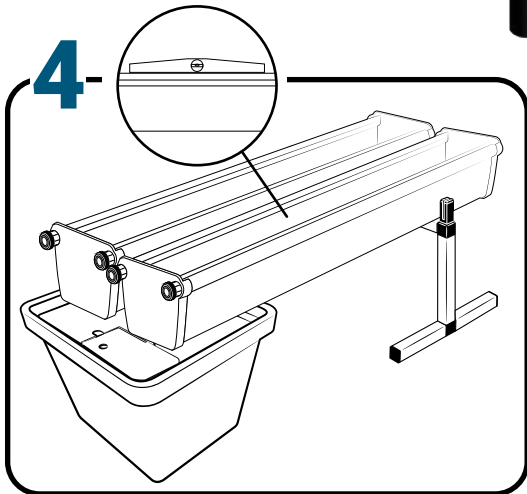

GrowStream

10

Parts

Ref	Designation		
A	TU21131	GrowStream V2 1M grow canal	2
B	CV21121	GrowStream V2 1M-5 plants cover	2
C	RT11011	Level tube D50 GrowStream canal	2
D	PO01002	3" net cup	10
E	CV91001	Access hole cap	2
F	RE02106	Growstream 45L recycled plastic tank	1
G	CV00004	Growstream tank recycled plastic cover	1
H	PM11050	1.0 Syncra pump	1
I	TU21029	30x30 white tube 440mm	1
J	TU21027	30x30 white tube 314mm	2
K	RA61007	T insert for 30x30 PVC tube	4
L	AL11024	Pump connection GrowStream10 V2	1
M	EI21034	PVC tube 30x30x140 + end-cap	4
N	FX11010	22 - 20.5x23mm clamp	6
O	RA31002	Ribbed T 20mm	1
P	EI31024	Manifold elbow connector	2
Q	EI71002	Black tube 18x22x95mm (manifold tube GS 10)	2
	AC01010	Brush Ø 16x80x300 mm loop Ø 10mm	1
R	RA03001	3/4 drilled end-cap white PP	8
S	JN21012	Flat O-ring seal 12x24x3mm	4
T	JN21013	Flat O-ring seal EPDM 3/4	4
	AC01001	Draining kit	1