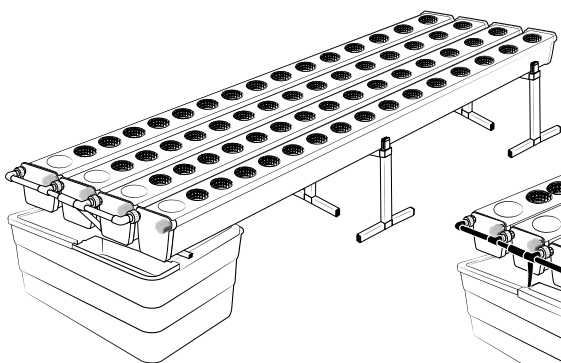

GS60

GS80

T.A.®
Terra Aquatica

info@terraaquatica.com
Tél. :+33 (0)5 62 06 08 30
32500 Fleurance - France