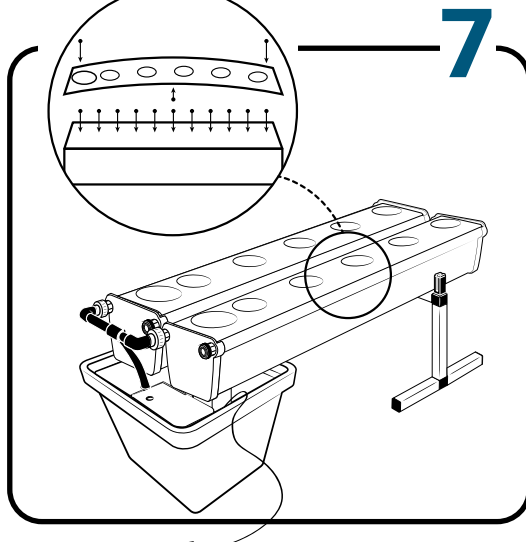

GrowStream

10

Parts

Ref	Designation		
A	TU21131	GrowStream V2 1M grow canal	2
B	CV21121	GrowStream V2 1M-5 plants cover	2
C	RT11011	Level tube D50 GrowStream canal	2
D	PO01002	3" net cup	10
E	CV91001	Access hole cap	2
F	RE02106	Growstream 45L recycled plastic tank	1
G	CV00004	Growstream tank recycled plastic cover	1
H	PM11050	1.0 Syncra pump	1
I	TU21029	30x30 white tube 440mm	1
J	TU21027	30x30 white tube 314mm	2
K	RA61007	T insert for 30x30 PVC tube	4
L	AL11024	Pump connection GrowStream10 V2	1
M	EI21034	PVC tube 30x30x140 + end-cap	4
N	FX11010	22 - 20.5x23mm clamp	6
O	RA31002	Ribbed T 20mm	1
P	EI31024	Manifold elbow connector	2
Q	EI71002	Black tube 18x22x95mm (manifold tube GS 10)	2
	AC01010	Brush Ø 16x80x300 mm loop Ø 10mm	1
R	RA03001	3/4 drilled end-cap white PP	8
S	JN21012	Flat O-ring seal 12x24x3mm	4
T	JN21013	Flat O-ring seal EPDM 3/4	4
	AC01001	Draining kit	1