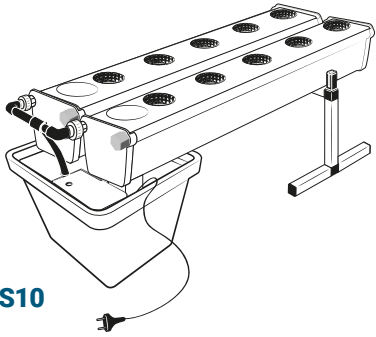

GS10

GS40

GS60

GS80

Pièces

Ref	Designation	
A	TU21131	GrowStream V2 1M grow canal
B	CV21121	GrowStream V2 1M-5 plants cover
C	RT11011	Level tube D50 GrowStream canal
D	PO01002	3" net cup
E	CV91001	Access hole cap
F	RE07002	GrowStream tank ABS white
G	CV04007	GrowStream tank cover 10 ABS white
H	PM11050	1.0 Syncra pump
I	TU21036	30x30 white tube 458mm
J	TU21033	30x30 white tube 393mm
K	TU21032	30x30 white tube 370mm
L	TU21029	30x30 white tube 440mm
M	RA61007	T insert for 30x30 PVC tube
N	AL11025	Pump connection GrowStream20 V2
O	EI21034	PVC tube 30x30x140 + end-cap
P	FX11010	22 - 20.5x23mm clamp
Q	RA31002	Ribbed T 20mm
R	EI31024	Manifold elbow connector
S	EI31023	Manifold T connector
T	EI71001	Black tube 18x22x60mm (manifold tube GS 20/40/60/80/120)
U	EI71003	Black tube 18x22x100mm (manifold tube GS 20/40/60/80/120)
V	EI71005	Black tube 18x22x180mm (manifold tube GS 20/40/60/80/120)
W	AC01010	Brush Ø 16x80x300 mm loop Ø 10mm
X	RA03001	3/4 drilled end-cap white PP
Y	JN21012	Flat O-ring seal 12x24x3mm
Z	JN21013	Flat O-ring seal EPDM 3/4
	RA61005	End-cap insert 30x30
	AC01001	Draining kit