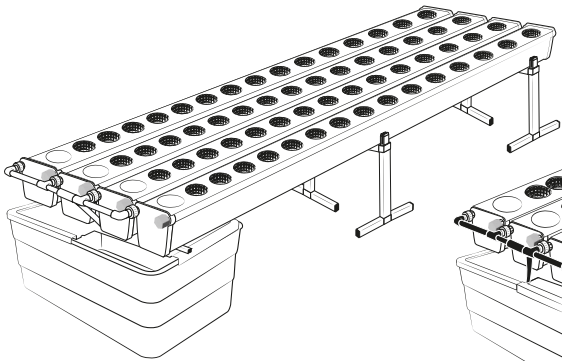

GS10

GS40

GS60

GS80

Pièces

Ref	Designation	
A	TU21131	GrowStream V2 1M grow canal
B	CV21121	GrowStream V2 1M-5 plants cover
C	RT11011	Level tube D50 GrowStream canal
D	PO01002	3" net cup
E	CV91001	Access hole cap
F	RE07002	GrowStream tank ABS white
G	CV04007	GrowStream tank cover 10 ABS white
H	PM11050	1.0 Syncra pump
I	TU21036	30x30 white tube 458mm
J	TU21033	30x30 white tube 393mm
K	TU21032	30x30 white tube 370mm
L	TU21029	30x30 white tube 440mm
M	RA61007	T insert for 30x30 PVC tube
N	AL11025	Pump connection GrowStream20 V2
O	EI21034	PVC tube 30x30x140 + end-cap
P	FX11010	22 - 20.5x23mm clamp
Q	RA31002	Ribbed T 20mm
R	EI31024	Manifold elbow connector
S	EI31023	Manifold T connector
T	EI71001	Black tube 18x22x60mm (manifold tube GS 20/40/60/80/120)
U	EI71003	Black tube 18x22x100mm (manifold tube GS 20/40/60/80/120)
V	EI71005	Black tube 18x22x180mm (manifold tube GS 20/40/60/80/120)
W	AC01010	Brush Ø 16x80x300 mm loop Ø 10mm
X	RA03001	3/4 drilled end-cap white PP
Y	JN21012	Flat O-ring seal 12x24x3mm
Z	JN21013	Flat O-ring seal EPDM 3/4
	RA61005	End-cap insert 30x30
	AC01001	Draining kit