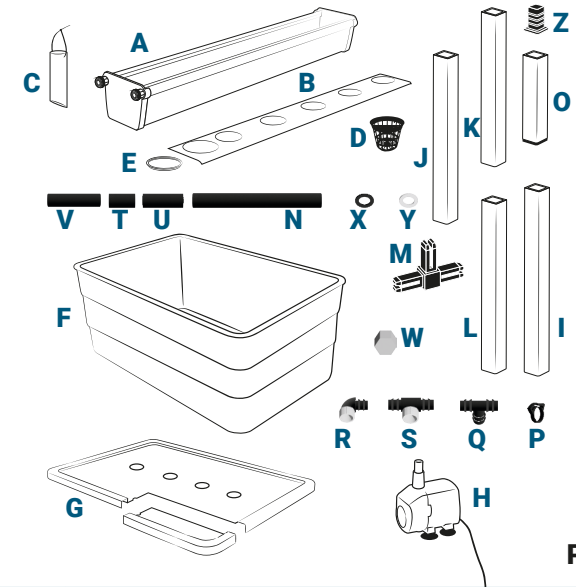

GS10

GS40

GS60

GS80

Pièces

Ref	Designation	
A	TU21131	GrowStream V2 1M grow canal
B	CV21121	GrowStream V2 1M-5 plants cover
C	RT11011	Level tube D50 GrowStream canal
D	PO01002	3" net cup
E	CV91001	Access hole cap
F	RE07002	GrowStream tank ABS white
G	CV04007	GrowStream tank cover 10 ABS white
H	PM11050	1.0 Syncra pump
I	TU21036	30x30 white tube 458mm
J	TU21033	30x30 white tube 393mm
K	TU21032	30x30 white tube 370mm
L	TU21029	30x30 white tube 440mm
M	RA61007	T insert for 30x30 PVC tube
N	AL11025	Pump connection GrowStream20 V2
O	EI21034	PVC tube 30x30x140 + end-cap
P	FX11010	22 - 20.5x23mm clamp
Q	RA31002	Ribbed T 20mm
R	EI31024	Manifold elbow connector
S	EI31023	Manifold T connector
T	EI71001	Black tube 18x22x60mm (manifold tube GS 20/40/60/80/120)
U	EI71003	Black tube 18x22x100mm (manifold tube GS 20/40/60/80/120)
V	EI71005	Black tube 18x22x180mm (manifold tube GS 20/40/60/80/120)
W	AC01010	Brush Ø 16x80x300 mm loop Ø 10mm
X	RA03001	3/4 drilled end-cap white PP
Y	JN21012	Flat O-ring seal 12x24x3mm
Z	JN21013	Flat O-ring seal EPDM 3/4
	RA61005	End-cap insert 30x30
	AC01001	Draining kit