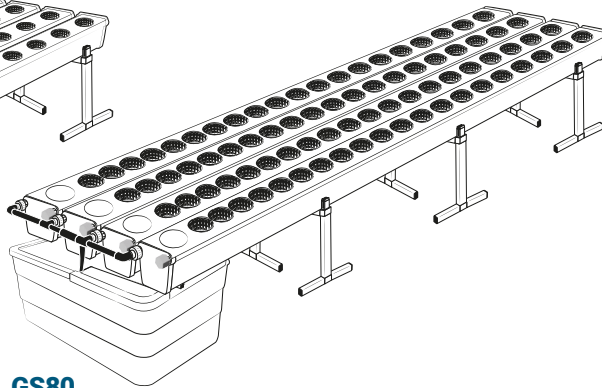

GS10

GS40

GS60

GS80

Pièces

Ref	Designation	
A	TU21131	GrowStream V2 1M grow canal
B	CV21121	GrowStream V2 1M-5 plants cover
C	RT11011	Level tube D50 GrowStream canal
D	PO01002	3" net cup
E	CV91001	Access hole cap
F	RE07002	GrowStream tank ABS white
G	CV04007	GrowStream tank cover 10 ABS white
H	PM11050	1.0 Syncra pump
I	TU21036	30x30 white tube 458mm
J	TU21033	30x30 white tube 393mm
K	TU21032	30x30 white tube 370mm
L	TU21029	30x30 white tube 440mm
M	RA61007	T insert for 30x30 PVC tube
N	AL11025	Pump connection GrowStream20 V2
O	EI21034	PVC tube 30x30x140 + end-cap
P	FX11010	22 - 20.5x23mm clamp
Q	RA31002	Ribbed T 20mm
R	EI31024	Manifold elbow connector
S	EI31023	Manifold T connector
T	EI71001	Black tube 18x22x60mm (manifold tube GS 20/40/60/80/120)
U	EI71003	Black tube 18x22x100mm (manifold tube GS 20/40/60/80/120)
V	EI71005	Black tube 18x22x180mm (manifold tube GS 20/40/60/80/120)
W	AC01010	Brush Ø 16x80x300 mm loop Ø 10mm
X	RA03001	3/4 drilled end-cap white PP
Y	JN21012	Flat O-ring seal 12x24x3mm
Z	JN21013	Flat O-ring seal EPDM 3/4
	RA61005	End-cap insert 30x30
	AC01001	Draining kit