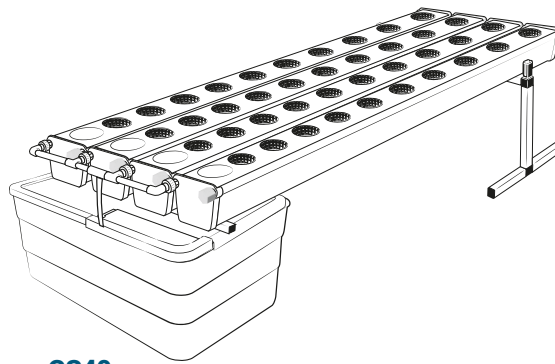

GS10

GS40

GS60

GS80

Pièces

Ref	Designation	
A	TU21131	GrowStream V2 1M grow canal
B	CV21121	GrowStream V2 1M-5 plants cover
C	RT11011	Level tube D50 GrowStream canal
D	PO01002	3" net cup
E	CV91001	Access hole cap
F	RE07002	GrowStream tank ABS white
G	CV04007	GrowStream tank cover 10 ABS white
H	PM11050	1.0 Syncra pump
I	TU21036	30x30 white tube 458mm
J	TU21033	30x30 white tube 393mm
K	TU21032	30x30 white tube 370mm
L	TU21029	30x30 white tube 440mm
M	RA61007	T insert for 30x30 PVC tube
N	AL11025	Pump connection GrowStream20 V2
O	EI21034	PVC tube 30x30x140 + end-cap
P	FX11010	22 - 20.5x23mm clamp
Q	RA31002	Ribbed T 20mm
R	EI31024	Manifold elbow connector
S	EI31023	Manifold T connector
T	EI71001	Black tube 18x22x60mm (manifold tube GS 20/40/60/80/120)
U	EI71003	Black tube 18x22x100mm (manifold tube GS 20/40/60/80/120)
V	EI71005	Black tube 18x22x180mm (manifold tube GS 20/40/60/80/120)
W	AC01010	Brush Ø 16x80x300 mm loop Ø 10mm
X	RA03001	3/4 drilled end-cap white PP
Y	JN21012	Flat O-ring seal 12x24x3mm
Z	JN21013	Flat O-ring seal EPDM 3/4
	RA61005	End-cap insert 30x30
	AC01001	Draining kit