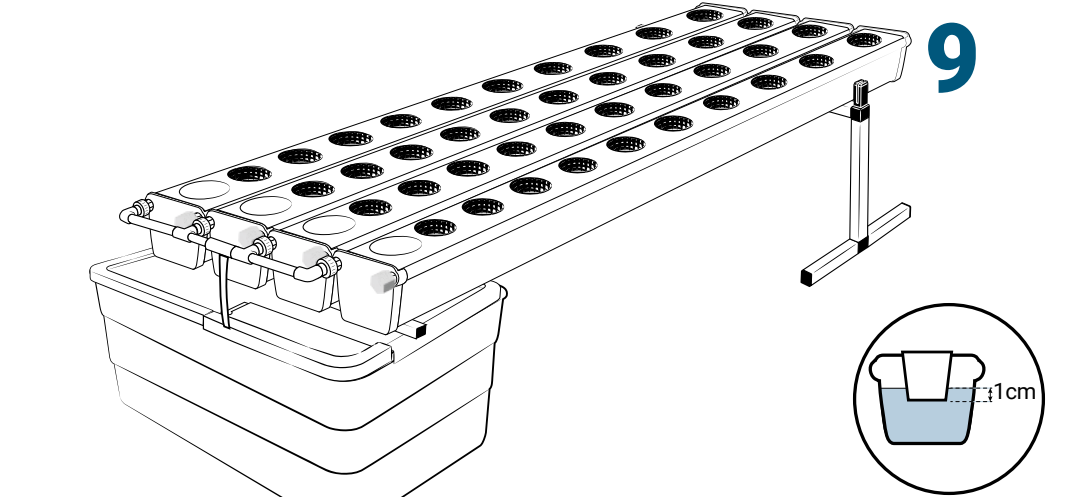

Pièces

Ref	Designation	
A	TU21132	GrowStream V2 2M grow canal
B	CV21122	GrowStream V2 2M-10 plants cover
C	RT11011	Level tube D50 GrowStream canal
D	PO01002	3" net cup
E	CV91001	Access hole cap
F	RE07002	GrowStream tank ABS white
G	CV04007	GrowStream tank cover 10 ABS white
H	PM11051	1.5 Syncra pump
I	TU21036	30x30 white tube 458mm
J	TU21033	30x30 white tube 393mm
K	TU21032	30x30 white tube 370mm
L	TU21029	30x30 white tube 440mm
M	RA61007	T insert for 30x30 PVC tube
N	AL11026	Pump connection GrowStream20 V2
O	EI21034	PVC tube 30x30x140 + end-cap
P	FX11010	22 - 20.5x23mm clamp
Q	RA31002	Ribbed T 20mm
R	EI31024	Manifold elbow connector
S	EI31023	Manifold T connector
T	EI71001	Black tube 18x22x60mm (manifold tube GS 20/40/60/80/120)
U	EI71003	Black tube 18x22x100mm (manifold tube GS 20/40/60/80/120)
V	EI71005	Black tube 18x22x180mm (manifold tube GS 20/40/60/80/120)
W	AC01010	Brush Ø 16x80x300 mm loop Ø 10mm
X	RA03001	3/4 drilled end-cap white PP
Y	JN21012	Flat O-ring seal 12x24x3mm
Z	JN21013	Flat O-ring seal EPDM 3/4
	RA61005	End-cap insert 30x30
	AC01001	Draining kit