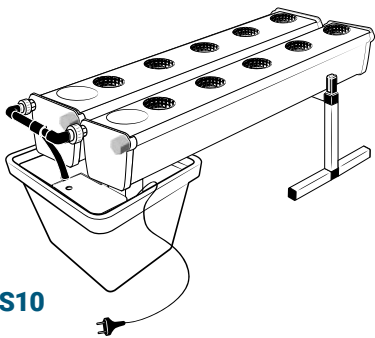

GS10

T.A.®
Terra Aquatica

info@eurohydro.com
Tél. :+33 (0)5 62 06 08 30
32500 Fleurance - France