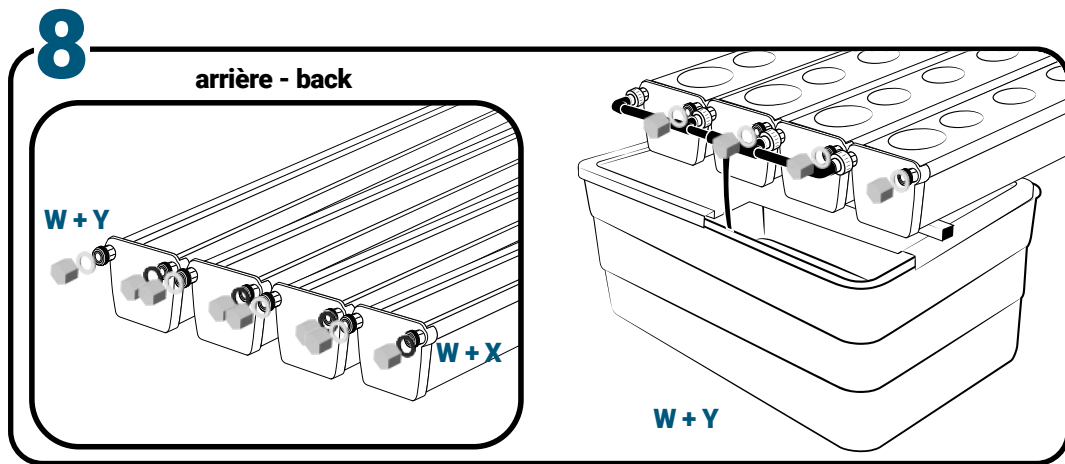

Pièces

Ref	Designation	
A	TU21132	GrowStream V2 2M grow canal
B	CV21122	GrowStream V2 2M-10 plants cover
C	RT11011	Level tube D50 GrowStream canal
D	PO01002	3" net cup
E	CV91001	Access hole cap
F	RE07002	GrowStream tank ABS white
G	CV04007	GrowStream tank cover 10 ABS white
H	PM11051	1.5 Syncra pump
I	TU21036	30x30 white tube 458mm
J	TU21033	30x30 white tube 393mm
K	TU21032	30x30 white tube 370mm
L	TU21029	30x30 white tube 440mm
M	RA61007	T insert for 30x30 PVC tube
N	AL11026	Pump connection GrowStream20 V2
O	EI21034	PVC tube 30x30x140 + end-cap
P	FX11010	22 - 20.5x23mm clamp
Q	RA31002	Ribbed T 20mm
R	EI31024	Manifold elbow connector
S	EI31023	Manifold T connector
T	EI71001	Black tube 18x22x60mm (manifold tube GS 20/40/60/80/120)
U	EI71003	Black tube 18x22x100mm (manifold tube GS 20/40/60/80/120)
V	EI71005	Black tube 18x22x180mm (manifold tube GS 20/40/60/80/120)
W	AC01010	Brush Ø 16x80x300 mm loop Ø 10mm
X	RA03001	3/4 drilled end-cap white PP
Y	JN21012	Flat O-ring seal 12x24x3mm
Z	JN21013	Flat O-ring seal EPDM 3/4
	RA61005	End-cap insert 30x30
	AC01001	Draining kit