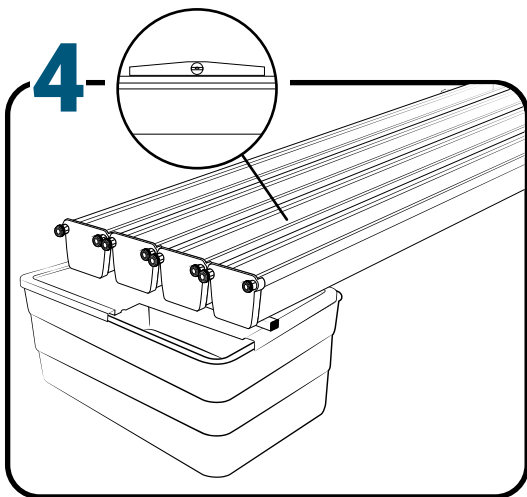

Pièces

Ref	Designation	
A	TU21132	GrowStream V2 2M grow canal
B	CV21122	GrowStream V2 2M-10 plants cover
C	RT11011	Level tube D50 GrowStream canal
D	PO01002	3" net cup
E	CV91001	Access hole cap
F	RE07002	GrowStream tank ABS white
G	CV04007	GrowStream tank cover 10 ABS white
H	PM11051	1.5 Syncra pump
I	TU21036	30x30 white tube 458mm
J	TU21033	30x30 white tube 393mm
K	TU21032	30x30 white tube 370mm
L	TU21029	30x30 white tube 440mm
M	RA61007	T insert for 30x30 PVC tube
N	AL11026	Pump connection GrowStream20 V2
O	EI21034	PVC tube 30x30x140 + end-cap
P	FX11010	22 - 20.5x23mm clamp
Q	RA31002	Ribbed T 20mm
R	EI31024	Manifold elbow connector
S	EI31023	Manifold T connector
T	EI71001	Black tube 18x22x60mm (manifold tube GS 20/40/60/80/120)
U	EI71003	Black tube 18x22x100mm (manifold tube GS 20/40/60/80/120)
V	EI71005	Black tube 18x22x180mm (manifold tube GS 20/40/60/80/120)
W	AC01010	Brush Ø 16x80x300 mm loop Ø 10mm
X	RA03001	3/4 drilled end-cap white PP
Y	JN21012	Flat O-ring seal 12x24x3mm
Z	JN21013	Flat O-ring seal EPDM 3/4
	RA61005	End-cap insert 30x30
	AC01001	Draining kit