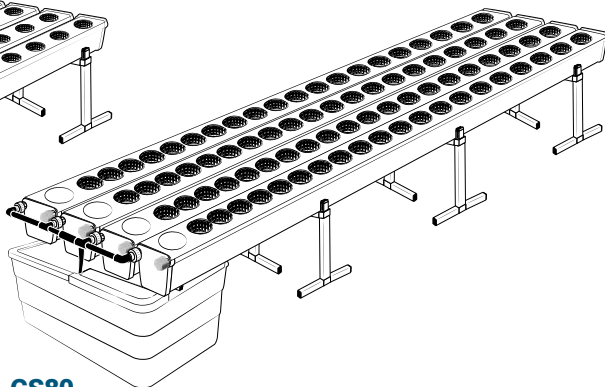

GS80

T.A.®
Terra Aquatica

info@eurohydro.com
Tél. :+33 (0)5 62 06 08 30
32500 Fleurance - France