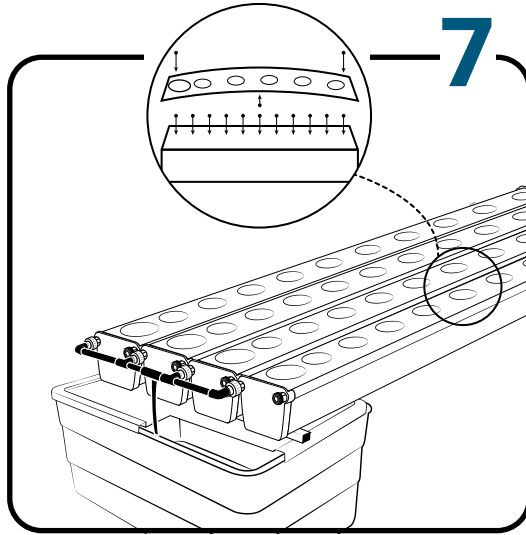

Pièces

Ref	Designation	
A	TU21132	GrowStream V2 2M grow canal
B	CV21122	GrowStream V2 2M-10 plants cover
C	RT11011	Level tube D50 GrowStream canal
D	PO01002	3" net cup
E	CV91001	Access hole cap
F	RE07002	GrowStream tank ABS white
G	CV04007	GrowStream tank cover 10 ABS white
H	PM11051	1.5 Syncra pump
I	TU21036	30x30 white tube 458mm
J	TU21033	30x30 white tube 393mm
K	TU21032	30x30 white tube 370mm
L	TU21029	30x30 white tube 440mm
M	RA61007	T insert for 30x30 PVC tube
N	AL11026	Pump connection GrowStream20 V2
O	EI21034	PVC tube 30x30x140 + end-cap
P	FX11010	22 - 20.5x23mm clamp
Q	RA31002	Ribbed T 20mm
R	EI31024	Manifold elbow connector
S	EI31023	Manifold T connector
T	EI71001	Black tube 18x22x60mm (manifold tube GS 20/40/60/80/120)
U	EI71003	Black tube 18x22x100mm (manifold tube GS 20/40/60/80/120)
V	EI71005	Black tube 18x22x180mm (manifold tube GS 20/40/60/80/120)
W	AC01010	Brush Ø 16x80x300 mm loop Ø 10mm
X	RA03001	3/4 drilled end-cap white PP
Y	JN21012	Flat O-ring seal 12x24x3mm
Z	JN21013	Flat O-ring seal EPDM 3/4
	RA61005	End-cap insert 30x30
	AC01001	Draining kit