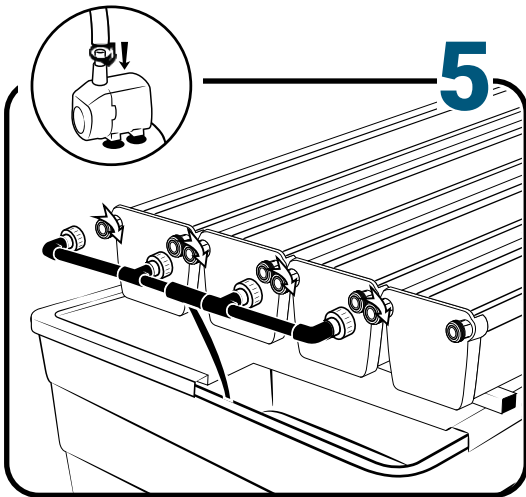

Pièces

Ref	Designation	
A	TU21132	GrowStream V2 2M grow canal
B	CV21122	GrowStream V2 2M-10 plants cover
C	RT11011	Level tube D50 GrowStream canal
D	PO01002	3" net cup
E	CV91001	Access hole cap
F	RE07002	GrowStream tank ABS white
G	CV04007	GrowStream tank cover 10 ABS white
H	PM11051	1.5 Syncra pump
I	TU21036	30x30 white tube 458mm
J	TU21033	30x30 white tube 393mm
K	TU21032	30x30 white tube 370mm
L	TU21029	30x30 white tube 440mm
M	RA61007	T insert for 30x30 PVC tube
N	AL11026	Pump connection GrowStream20 V2
O	EI21034	PVC tube 30x30x140 + end-cap
P	FX11010	22 - 20.5x23mm clamp
Q	RA31002	Ribbed T 20mm
R	EI31024	Manifold elbow connector
S	EI31023	Manifold T connector
T	EI71001	Black tube 18x22x60mm (manifold tube GS 20/40/60/80/120)
U	EI71003	Black tube 18x22x100mm (manifold tube GS 20/40/60/80/120)
V	EI71005	Black tube 18x22x180mm (manifold tube GS 20/40/60/80/120)
W	AC01010	Brush Ø 16x80x300 mm loop Ø 10mm
X	RA03001	3/4 drilled end-cap white PP
Y	JN21012	Flat O-ring seal 12x24x3mm
Z	JN21013	Flat O-ring seal EPDM 3/4
	RA61005	End-cap insert 30x30
	AC01001	Draining kit