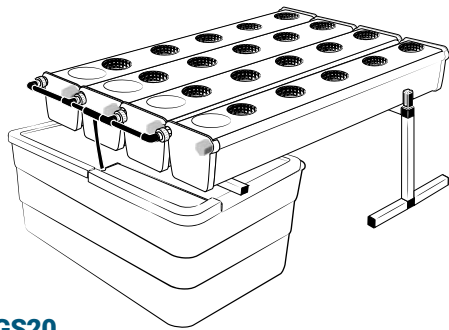

GS20

T.A.®
Terra Aquatica

info@eurohydro.com
Tél. :+33 (0)5 62 06 08 30
32500 Fleurance - France