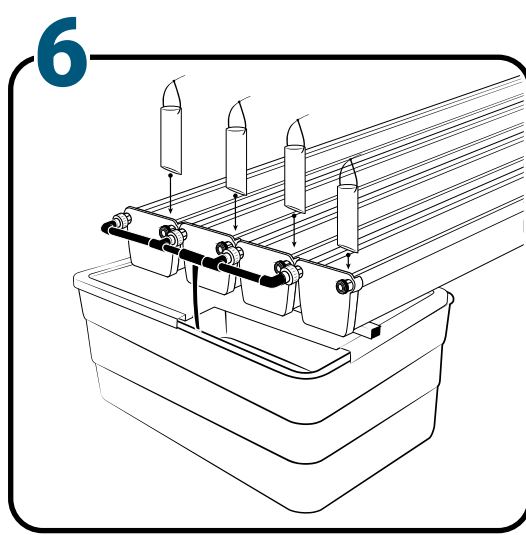

Pièces

Ref	Designation	
A	TU21132	GrowStream V2 2M grow canal
B	CV21122	GrowStream V2 2M-10 plants cover
C	RT11011	Level tube D50 GrowStream canal
D	PO01002	3" net cup
E	CV91001	Access hole cap
F	RE07002	GrowStream tank ABS white
G	CV04007	GrowStream tank cover 10 ABS white
H	PM11051	1.5 Syncra pump
I	TU21036	30x30 white tube 458mm
J	TU21033	30x30 white tube 393mm
K	TU21032	30x30 white tube 370mm
L	TU21029	30x30 white tube 440mm
M	RA61007	T insert for 30x30 PVC tube
N	AL11026	Pump connection GrowStream20 V2
O	EI21034	PVC tube 30x30x140 + end-cap
P	FX11010	22 - 20.5x23mm clamp
Q	RA31002	Ribbed T 20mm
R	EI31024	Manifold elbow connector
S	EI31023	Manifold T connector
T	EI71001	Black tube 18x22x60mm (manifold tube GS 20/40/60/80/120)
U	EI71003	Black tube 18x22x100mm (manifold tube GS 20/40/60/80/120)
V	EI71005	Black tube 18x22x180mm (manifold tube GS 20/40/60/80/120)
W	AC01010	Brush Ø 16x80x300 mm loop Ø 10mm
X	RA03001	3/4 drilled end-cap white PP
Y	JN21012	Flat O-ring seal 12x24x3mm
Z	JN21013	Flat O-ring seal EPDM 3/4
	RA61005	End-cap insert 30x30
	AC01001	Draining kit