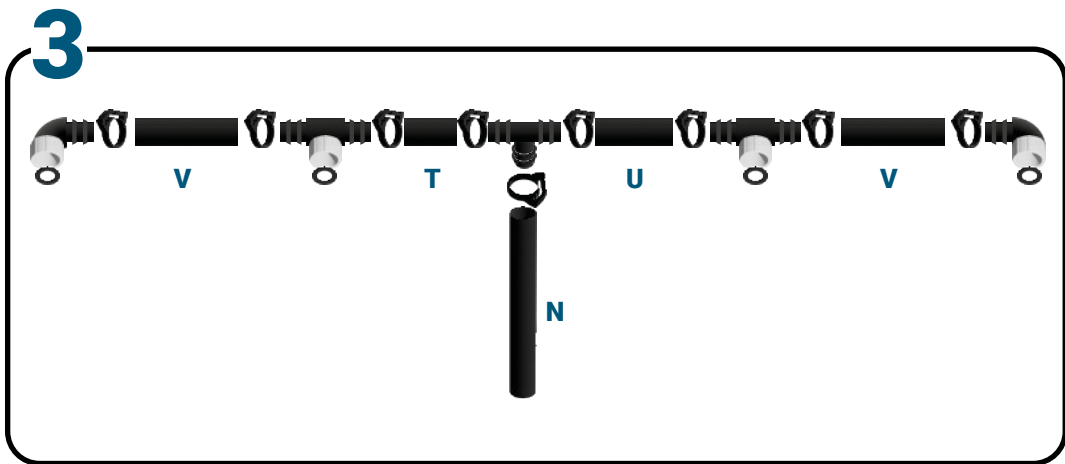

Pièces

Ref	Designation	
A	TU21132	GrowStream V2 2M grow canal
B	CV21122	GrowStream V2 2M-10 plants cover
C	RT11011	Level tube D50 GrowStream canal
D	PO01002	3" net cup
E	CV91001	Access hole cap
F	RE07002	GrowStream tank ABS white
G	CV04007	GrowStream tank cover 10 ABS white
H	PM11051	1.5 Syncra pump
I	TU21036	30x30 white tube 458mm
J	TU21033	30x30 white tube 393mm
K	TU21032	30x30 white tube 370mm
L	TU21029	30x30 white tube 440mm
M	RA61007	T insert for 30x30 PVC tube
N	AL11026	Pump connection GrowStream20 V2
O	EI21034	PVC tube 30x30x140 + end-cap
P	FX11010	22 - 20.5x23mm clamp
Q	RA31002	Ribbed T 20mm
R	EI31024	Manifold elbow connector
S	EI31023	Manifold T connector
T	EI71001	Black tube 18x22x60mm (manifold tube GS 20/40/60/80/120)
U	EI71003	Black tube 18x22x100mm (manifold tube GS 20/40/60/80/120)
V	EI71005	Black tube 18x22x180mm (manifold tube GS 20/40/60/80/120)
W	AC01010	Brush Ø 16x80x300 mm loop Ø 10mm
X	RA03001	3/4 drilled end-cap white PP
Y	JN21012	Flat O-ring seal 12x24x3mm
Z	JN21013	Flat O-ring seal EPDM 3/4
	RA61005	End-cap insert 30x30
	AC01001	Draining kit