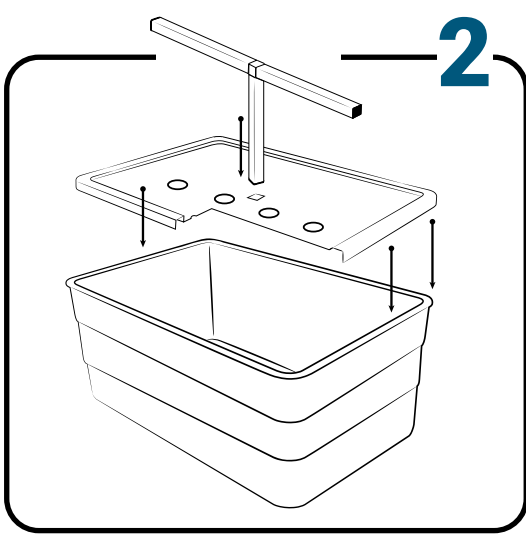

Pièces

Ref	Designation	
A	TU21132	GrowStream V2 2M grow canal
B	CV21122	GrowStream V2 2M-10 plants cover
C	RT11011	Level tube D50 GrowStream canal
D	PO01002	3" net cup
E	CV91001	Access hole cap
F	RE07002	GrowStream tank ABS white
G	CV04007	GrowStream tank cover 10 ABS white
H	PM11051	1.5 Syncra pump
I	TU21036	30x30 white tube 458mm
J	TU21033	30x30 white tube 393mm
K	TU21032	30x30 white tube 370mm
L	TU21029	30x30 white tube 440mm
M	RA61007	T insert for 30x30 PVC tube
N	AL11026	Pump connection GrowStream20 V2
O	EI21034	PVC tube 30x30x140 + end-cap
P	FX11010	22 - 20.5x23mm clamp
Q	RA31002	Ribbed T 20mm
R	EI31024	Manifold elbow connector
S	EI31023	Manifold T connector
T	EI71001	Black tube 18x22x60mm (manifold tube GS 20/40/60/80/120)
U	EI71003	Black tube 18x22x100mm (manifold tube GS 20/40/60/80/120)
V	EI71005	Black tube 18x22x180mm (manifold tube GS 20/40/60/80/120)
W	AC01010	Brush Ø 16x80x300 mm loop Ø 10mm
X	RA03001	3/4 drilled end-cap white PP
Y	JN21012	Flat O-ring seal 12x24x3mm
Z	JN21013	Flat O-ring seal EPDM 3/4
	RA61005	End-cap insert 30x30
	AC01001	Draining kit