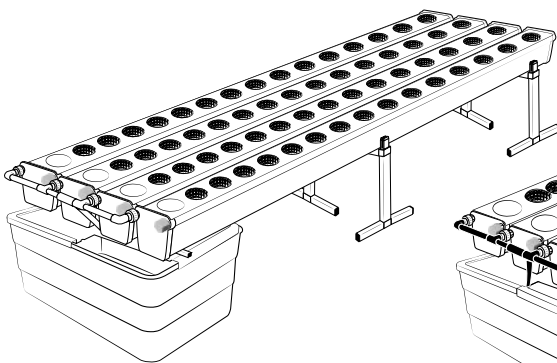

GS60

GS80

T.A.®
Terra Aquatica

info@eurohydro.com
Tél. :+33 (0)5 62 06 08 30
32500 Fleurance - France