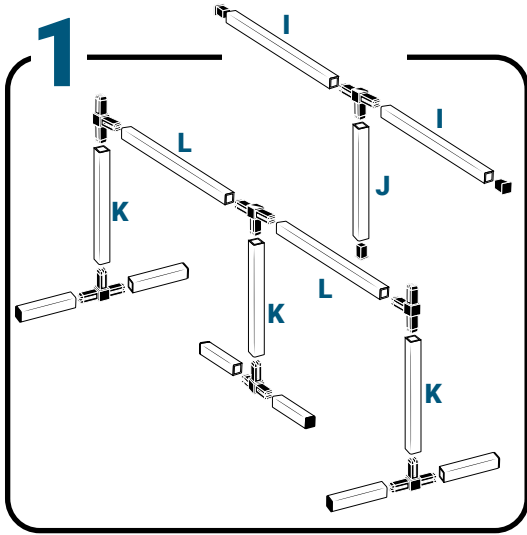

Pièces

Ref	Designation	
A	TU21132	GrowStream V2 2M grow canal
B	CV21122	GrowStream V2 2M-10 plants cover
C	RT11011	Level tube D50 GrowStream canal
D	PO01002	3" net cup
E	CV91001	Access hole cap
F	RE07002	GrowStream tank ABS white
G	CV04007	GrowStream tank cover 10 ABS white
H	PM11051	1.5 Syncra pump
I	TU21036	30x30 white tube 458mm
J	TU21033	30x30 white tube 393mm
K	TU21032	30x30 white tube 370mm
L	TU21029	30x30 white tube 440mm
M	RA61007	T insert for 30x30 PVC tube
N	AL11026	Pump connection GrowStream20 V2
O	EI21034	PVC tube 30x30x140 + end-cap
P	FX11010	22 - 20.5x23mm clamp
Q	RA31002	Ribbed T 20mm
R	EI31024	Manifold elbow connector
S	EI31023	Manifold T connector
T	EI71001	Black tube 18x22x60mm (manifold tube GS 20/40/60/80/120)
U	EI71003	Black tube 18x22x100mm (manifold tube GS 20/40/60/80/120)
V	EI71005	Black tube 18x22x180mm (manifold tube GS 20/40/60/80/120)
W	AC01010	Brush Ø 16x80x300 mm loop Ø 10mm
X	RA03001	3/4 drilled end-cap white PP
Y	JN21012	Flat O-ring seal 12x24x3mm
Z	JN21013	Flat O-ring seal EPDM 3/4
	RA61005	End-cap insert 30x30
	AC01001	Draining kit