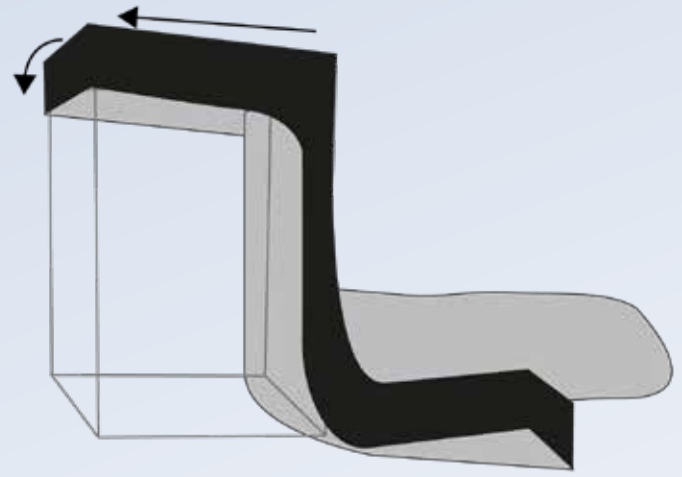

**SPACE BOOSTER, WEBIT,
DUCTING & CABLE FLANGES**