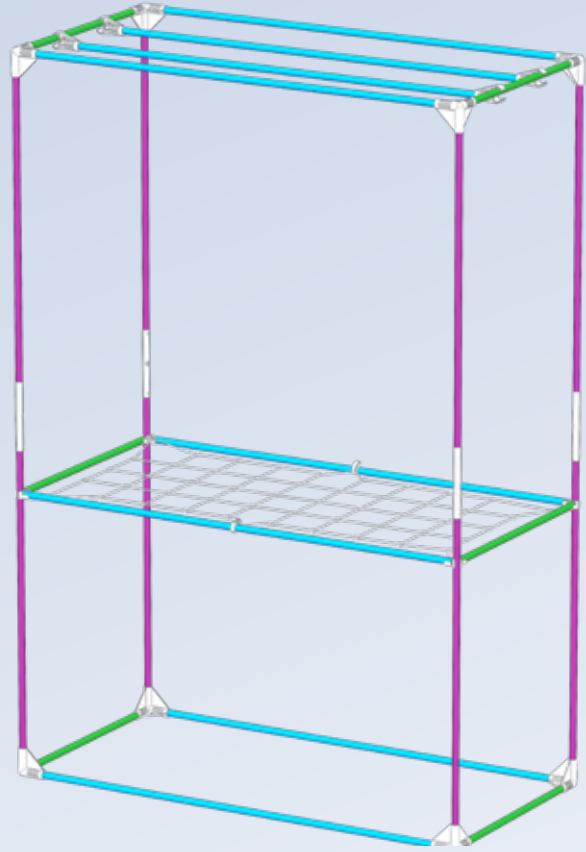

4x C16-SB

Canvas & accessories  
assembly p.7

- 14x T16-120
- 8x T16-100
- 4x T16-Link
- 8x C16-Y
- 4x C16-H
- 4x C16-SB

**Canvas & accessories  
assembly p.7**

- 8x T16-120
- 8x T16-90
- 6x T16-60
- 4x T16-Link

8x C16-Y

4x C16-H

4x C16-SB

**Canvas & accessories  
assembly p.7**

**SPACE BOOSTER, WEBIT,  
DUCTING & CABLE FLANGES**