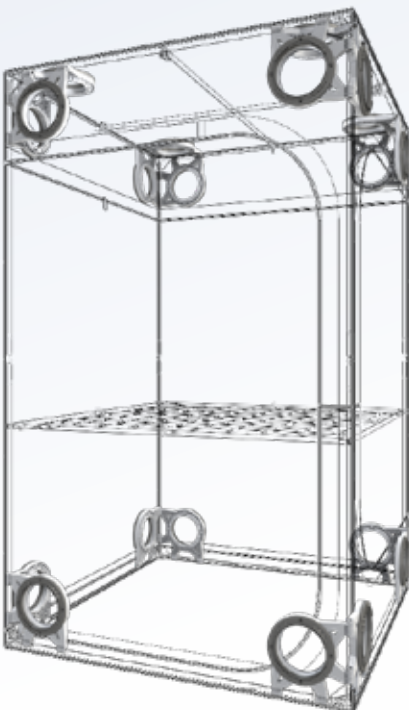

8x C16-Y

4x C16-H

4x C16-SB

**Canvas & accessories  
assembly p.7**

**SPACE BOOSTER, WEBIT,  
DUCTING & CABLE FLANGES**

# METRIC

HOBBY DARK STREET			WGT	HANDLING		LIGHTING		VOL	VENTILATION ADVISED				
REF	DESIGNATION	REV	Net kg	#	L cm	Weight Per Pole	Advised HPS	Advised LED	m3	HPS/HOT every 30-60s Extraction	Intake	LED/COLD every 1-2 min Extraction	Intake
DS60	Dark Street 60 x 60 x 158 cm	R4.00	6,7	2	60	10 kg	HPS250W	1 LED200W	0,6	70 m3/h	-	35 m3/h	-
DS90	Dark Street 90 x 90 x 178 cm	R4.00	9,0	2	90	10 kg	HPS400W	2 LED200W	1,4	175 m3/h	-	85 m3/h	-
DS120	Dark Street 120 x 120 x 198 cm	R4.00	13,0	2	120	10 kg	HPS600W	3 LED200W	2,9	340 m3/h	170 m3/h	170 m3/h	-
DS120w	Dark Street 120 x 60 x 178 cm	R4.00	9,8	2	120	10 kg	HPS400W	2 LED200W	1,3	155 m3/h	-	75 m3/h	-