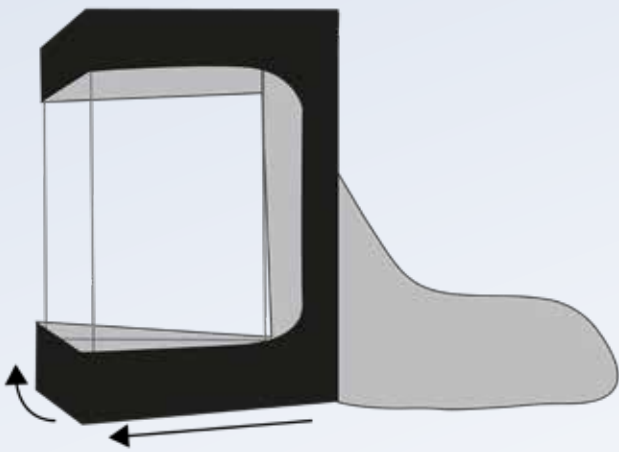

**SPACE BOOSTER, WEBIT,
DUCTING & CABLE FLANGES**